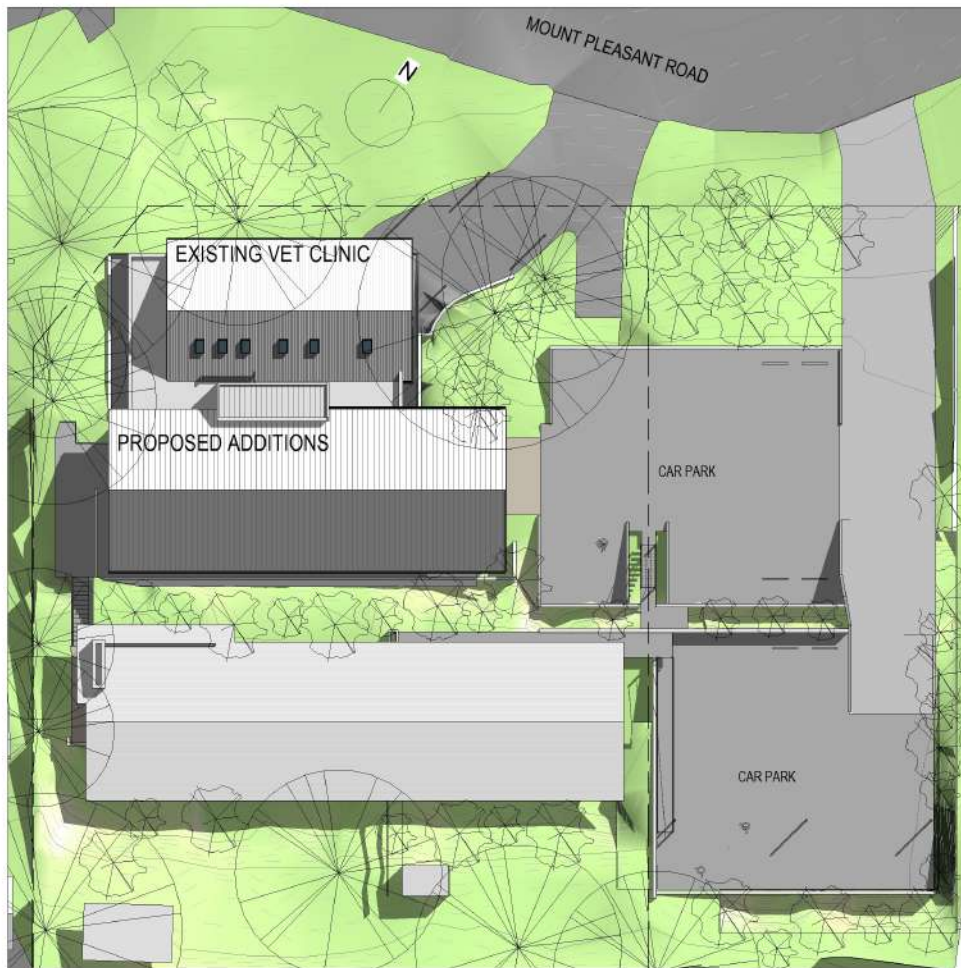

ELTHAM VET CLINIC

An extension to the rear of the existing Veterinary clinic is proposed, to be consistent with the Architectural treatment of the existing building. The main challenge is the steepness of the site, requiring several level changes for both the building and the car parking, all while providing accessibility and integration with the bush setting.

Designed	2018
Completed	.
Services Provided	SM TP
Builder	.
Construction Cost	.

ELTHAM VET CLINIC