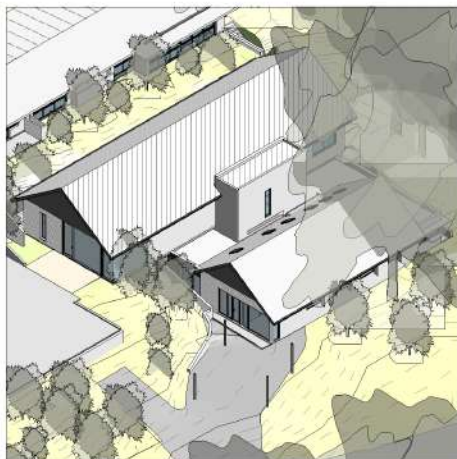

ELTHAM VET CLINIC

An extension to the rear of the existing Veterinary clinic is proposed, to be consistent with the Architectural treatment of the existing building. The main challenge is the steepness of the site, requiring several level changes for both the building and the car parking, all while providing accessibility and integration with the bush setting.

Designed	2018
Completed	.
Services Provided	SM TP
Builder	.
Construction Cost	.

ELTHAM VET CLINIC