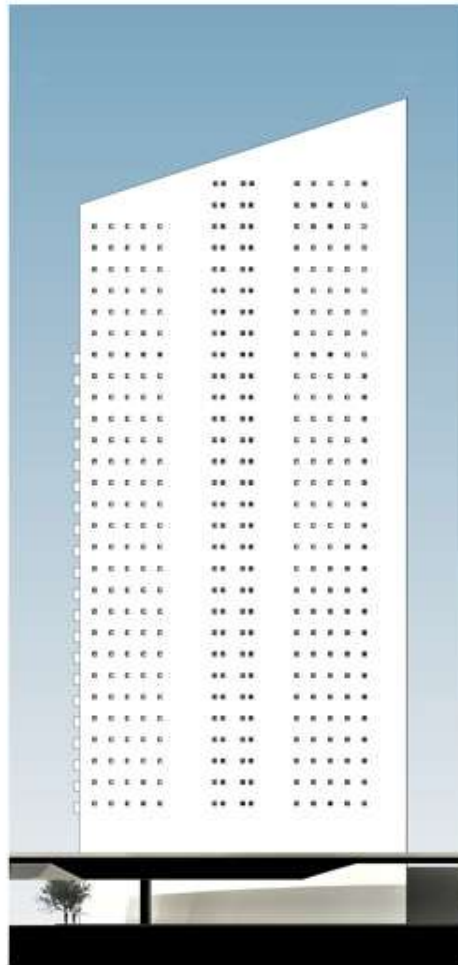

Designed	201*
Completed	-
Services Provided	SD
Builder	-
Construction Cost	-

SOUTHBANK APARTMENTS

SOUTHBANK APARTMENTS