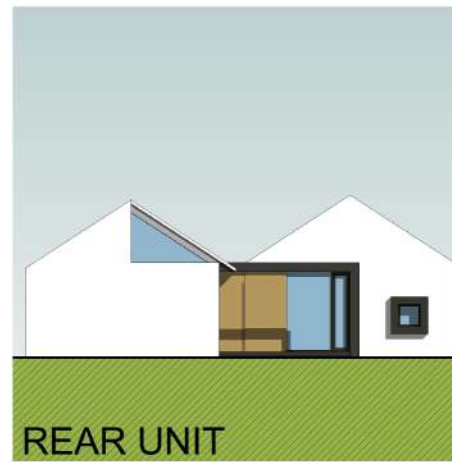

FRONT UNIT

REAR UNIT

REAR UNIT

FRONT UNIT

REAR

REAR UNIT

FRONT UNIT

TWO DWELLING TANDEM
TYPICAL SUBURBAN BLOCK

FRONT UNIT

REAR UNIT

REAR UNIT

FRONT UNIT

REAR

REAR UNIT

FRONT UNIT

A three bedroom standard design in a tandem arrangement, to suit a typical suburban block

Designed	2018
Completed	.
Services Provided	SD
Builder	.
Construction Cost	.

TWO DWELLING TANDEM
TYPICAL SUBURBAN BLOCK