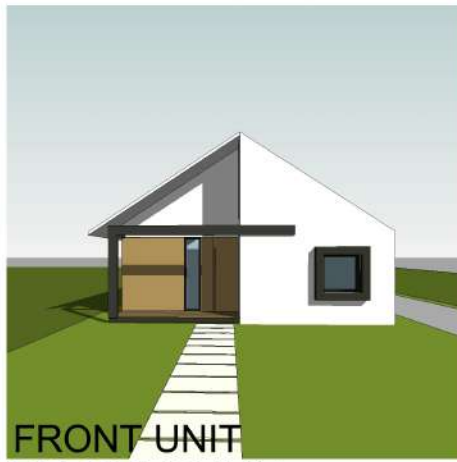

FRONT UNIT

REAR UNIT

REAR UNIT

FRONT UNIT

REAR

REAR UNIT

FRONT UNIT

TWO DWELLING TANDEM
TYPICAL SUBURBAN BLOCK

FRONT UNIT

REAR UNIT

REAR UNIT

FRONT UNIT

REAR

REAR UNIT

FRONT UNIT

A three bedroom standard design in a tandem arrangement, to suit a typical suburban block

Designed	2018
Completed	.
Services Provided	SD
Builder	.
Construction Cost	.

TWO DWELLING TANDEM
TYPICAL SUBURBAN BLOCK