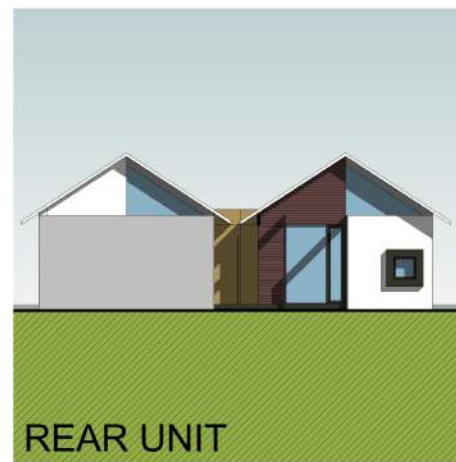

FRONT UNIT

REAR UNIT

REAR UNIT

FRONT UNIT

REAR

REAR UNIT

FRONT UNIT

TWO DWELLING TANDEM
TYPICAL SUBURBAN BLOCK

FRONT UNIT

REAR UNIT

REAR UNIT

FRONT UNIT

REAR

REAR UNIT

FRONT UNIT

A three bedroom standard design in a tandem arrangement, to suit a typical suburban block

Designed	2018
Completed	.
Services Provided	SD
Builder	.
Construction Cost	.

TWO DWELLING TANDEM
TYPICAL SUBURBAN BLOCK