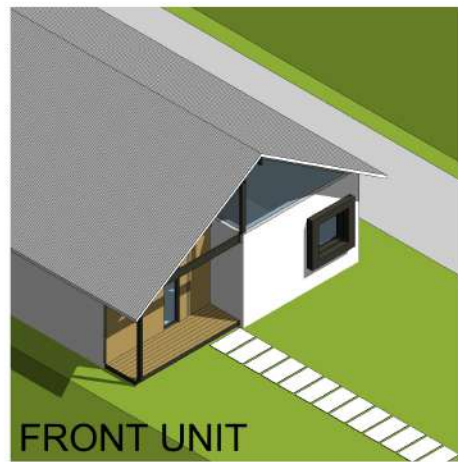

FRONT UNIT

REAR UNIT

REAR UNIT

FRONT UNIT

REAR

REAR UNIT

FRONT UNIT

TWO DWELLING TANDEM
TYPICAL SUBURBAN BLOCK

FRONT UNIT

REAR UNIT

REAR UNIT

FRONT UNIT

REAR

REAR UNIT

FRONT UNIT

A three bedroom standard design in a tandem arrangement, to suit a typical suburban block

Designed	2018
Completed	.
Services Provided	SD
Builder	.
Construction Cost	.

TWO DWELLING TANDEM
TYPICAL SUBURBAN BLOCK