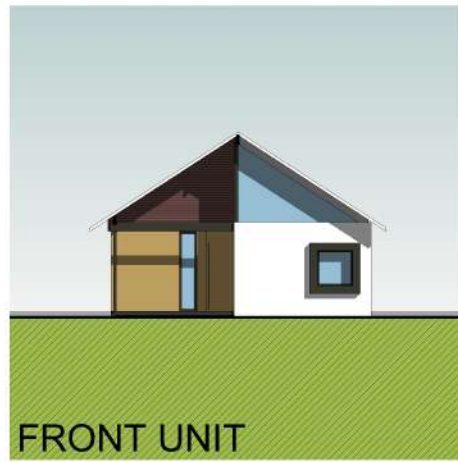

FRONT UNIT

REAR UNIT

REAR UNIT

FRONT UNIT

REAR

REAR UNIT

FRONT UNIT

TWO DWELLING TANDEM
TYPICAL SUBURBAN BLOCK

FRONT UNIT

REAR UNIT

REAR UNIT

FRONT UNIT

REAR

REAR UNIT

FRONT UNIT

A three bedroom standard design in a tandem arrangement, to suit a typical suburban block

Designed	2018
Completed	.
Services Provided	SD
Builder	.
Construction Cost	.

TWO DWELLING TANDEM
TYPICAL SUBURBAN BLOCK