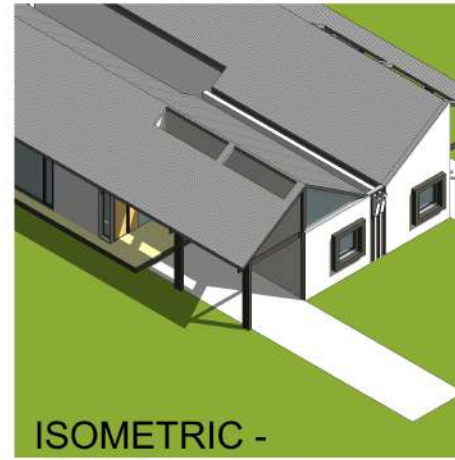

TWO DWELLING SIDE BY SIDE
TYPICAL SUBURBAN BLOCK

FRON

PERSPECTIV

REA

ISOMETRIC -

ISOMETRIC -

A three bedroom standard design in a side-by-side arrangement, to suit a typical suburban block

Designed	2018
Completed	.
Services Provided	SD
Builder	.
Construction Cost	.

TWO DWELLING SIDE BY SIDE
TYPICAL SUBURBAN BLOCK