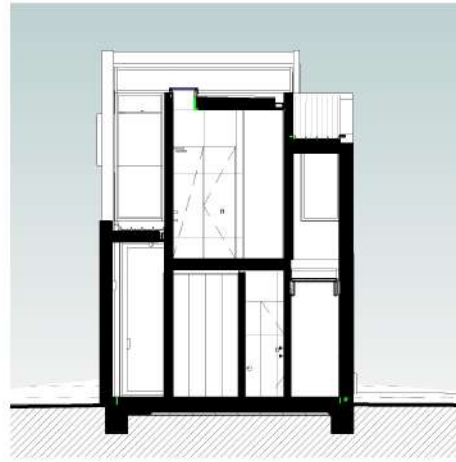

CONDOLL STREET

FITZROY HOUSE

Designed	2015
Completed	2019
Services Provided	SD DD TP WD C
Builder	.
Construction Cost	~ \$600 000

FITZROY HOUSE

FITZROY HOUSE