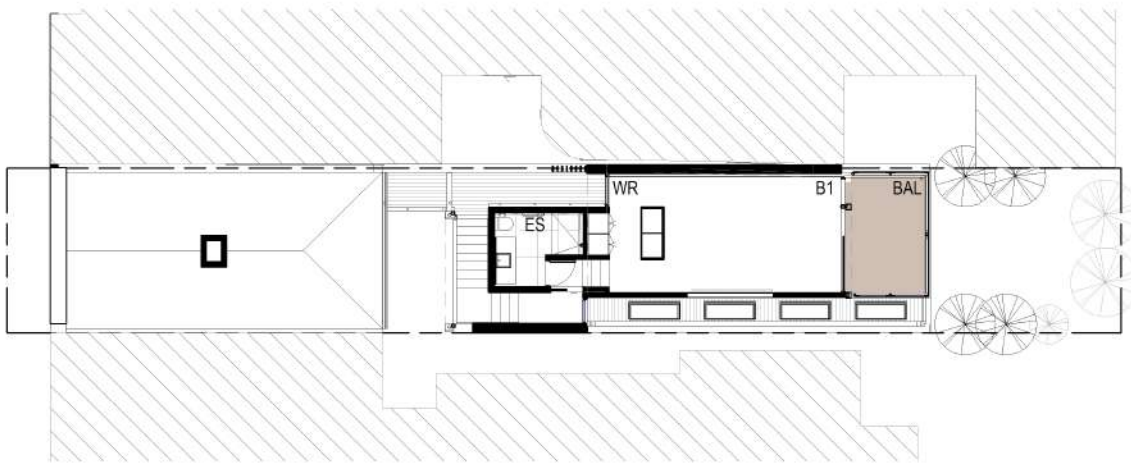

CONDOLL STREET

FITZROY HOUSE

Designed	2015
Completed	2019
Services Provided	SD DD TP WD C
Builder	.
Construction Cost	~ \$600 000

FITZROY HOUSE

FITZROY HOUSE