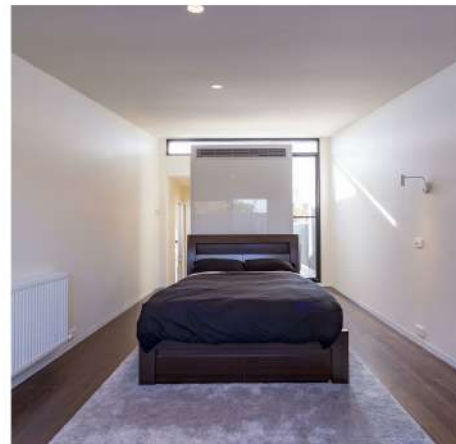

CONDOLL STREET

FITZROY HOUSE

Designed	2015
Completed	2019
Services Provided	SD DD TP WD C
Builder	.
Construction Cost	~ \$600 000

FITZROY HOUSE

FITZROY HOUSE