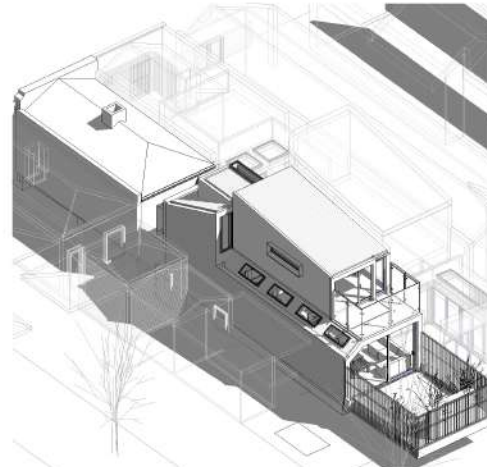

CONDOLL STREET

FITZROY HOUSE

Designed	2015
Completed	2019
Services Provided	SD DD TP WD C
Builder	.
Construction Cost	~ \$600 000

FITZROY HOUSE

FITZROY HOUSE