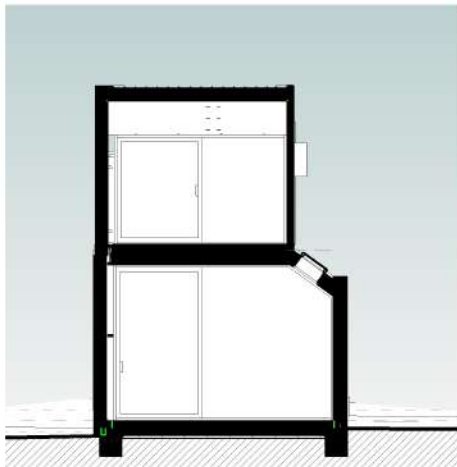

CONDOLL STREET

FITZROY HOUSE

Designed	2015
Completed	2019
Services Provided	SD DD TP WD C
Builder	.
Construction Cost	~ \$600 000

FITZROY HOUSE

FITZROY HOUSE