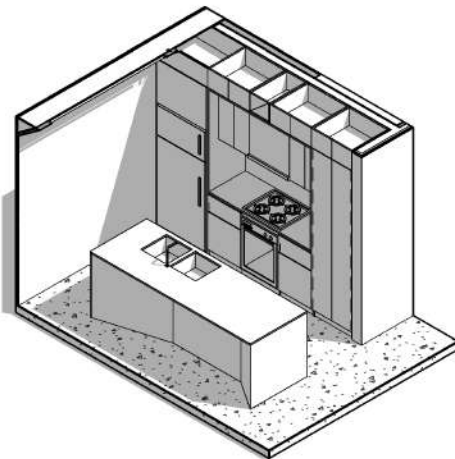

CONDOLL STREET

FITZROY HOUSE

Designed	2015
Completed	2019
Services Provided	SD DD TP WD C
Builder	.
Construction Cost	~ \$600 000

FITZROY HOUSE

FITZROY HOUSE