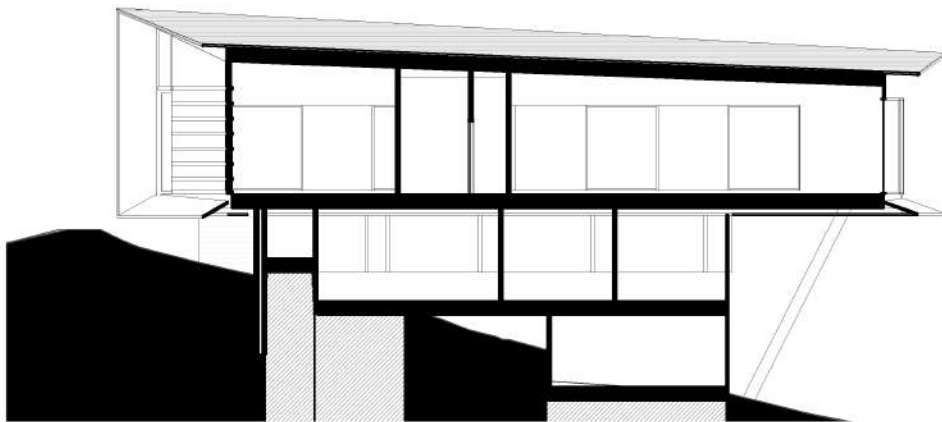

Designed	2010
Completed	.
Services Provided	SD TP
Builder	.
Construction Cost	.

FALLS CREEK HOUSES

FALLS CREEK HOUSES