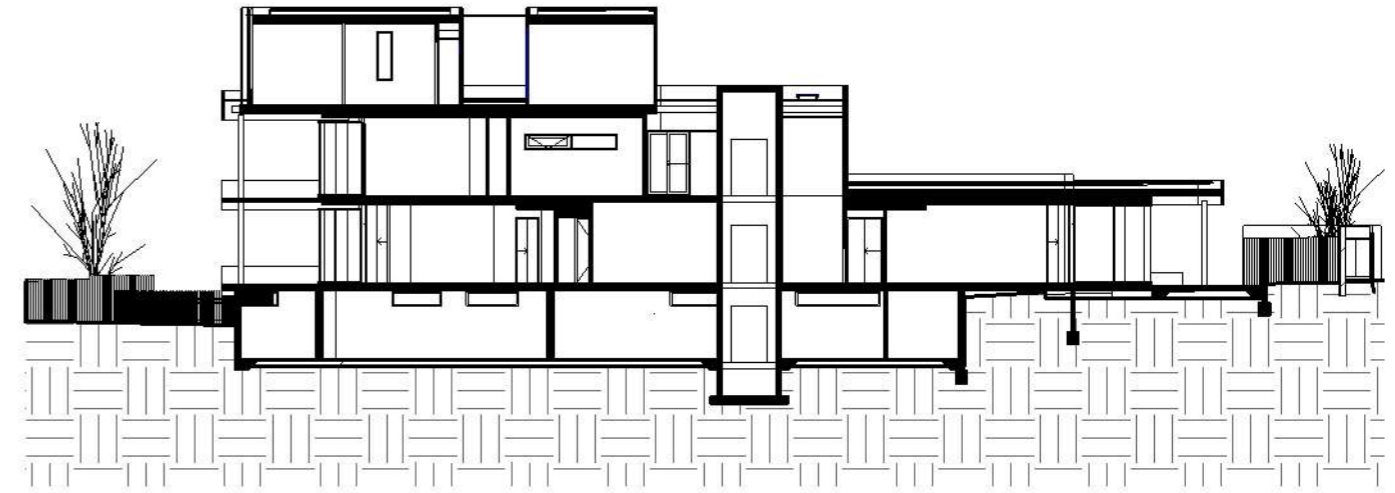

Designed	2007
Completed	2015
Client	WESTWOOD DEVELOPMENTS
Services Provided	SD TP WDC
Builder	DREIER
Construction Cost	

66A BALACLAVA RD
CAULFIELD NORTH

66A BALACLAVA RD
CAULFIELD NORTH

66A BALACLAVA RD
CAULFIELD NORTH