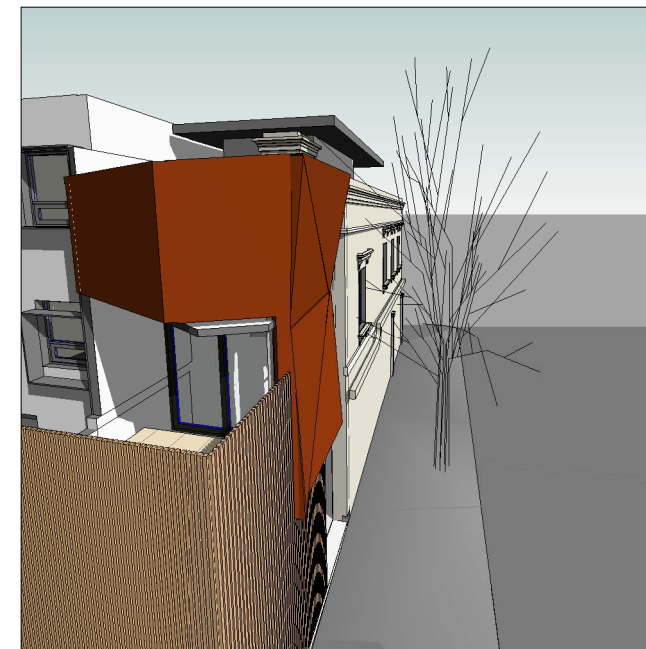

GALLERY AND DWELLING  
CARLTON

Designed	2015
Completed	.
Client	B MCDONNELL GALLERY
Services Provided	SD TPWD T C
Builder	BATTISTA
Construction Cost	\$1.2M

GALLERY AND DWELLING  
CARLTON

GALLERY AND DWELLING  
CARLTON