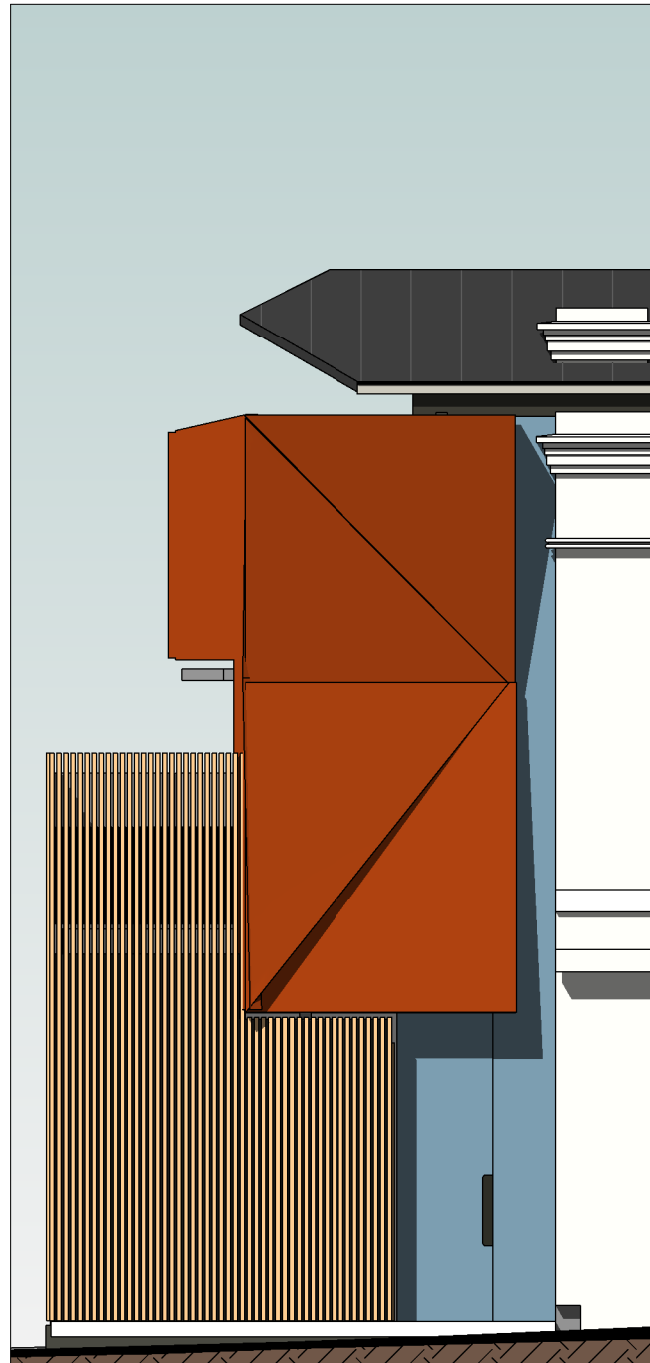

GALLERY AND DWELLING  
CARLTON

Designed	2015
Completed	.
Client	B MCDONNELL GALLERY
Services Provided	SD TPWD T C
Builder	BATTISTA
Construction Cost	\$1.2M

GALLERY AND DWELLING  
CARLTON

GALLERY AND DWELLING  
CARLTON