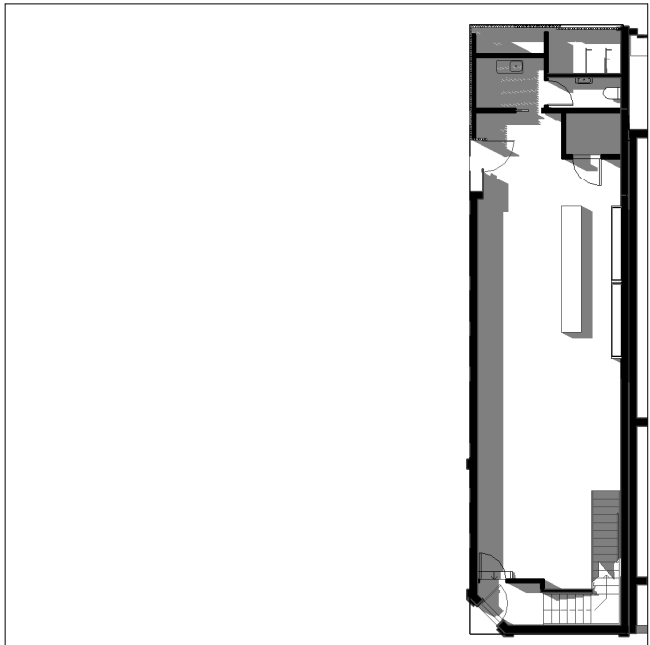

GALLERY AND DWELLING  
CARLTON

Designed	2015
Completed	.
Client	B MCDONNELL GALLERY
Services Provided	SD TPWD T C
Builder	BATTISTA
Construction Cost	\$1.2M

GALLERY AND DWELLING  
CARLTON

GALLERY AND DWELLING  
CARLTON