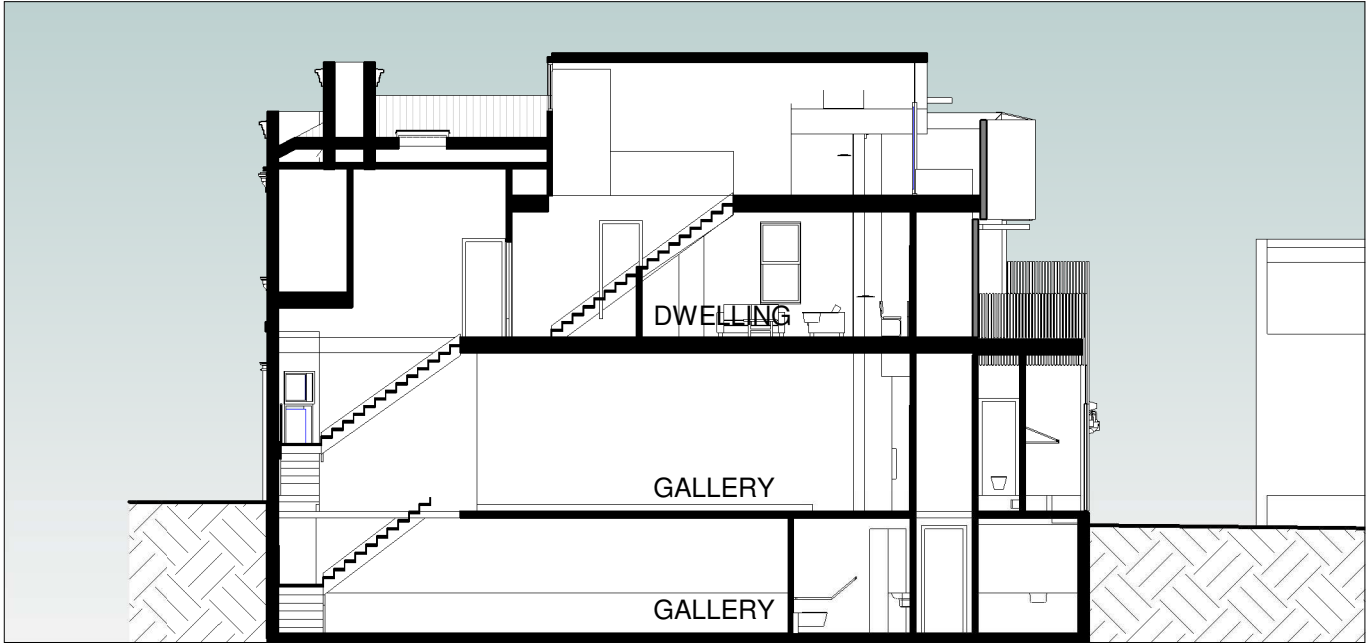

GALLERY AND DWELLING  
CARLTON

Designed	2015
Completed	.
Client	B MCDONNELL GALLERY
Services Provided	SD TPWD T C
Builder	BATTISTA
Construction Cost	\$1.2M

GALLERY AND DWELLING  
CARLTON

GALLERY AND DWELLING  
CARLTON