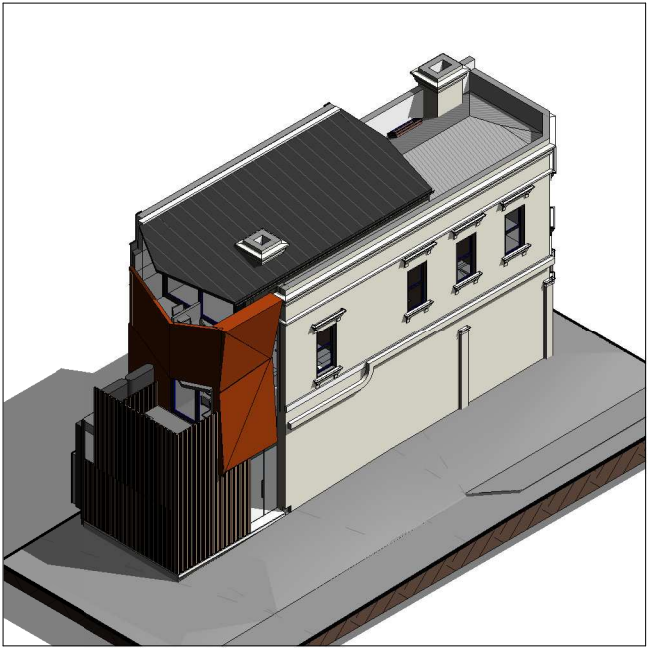

GALLERY AND DWELLING  
CARLTON

Designed	2015
Completed	.
Client	B MCDONNELL GALLERY
Services Provided	SD TPWD T C
Builder	BATTISTA
Construction Cost	\$1.2M

GALLERY AND DWELLING  
CARLTON

GALLERY AND DWELLING  
CARLTON