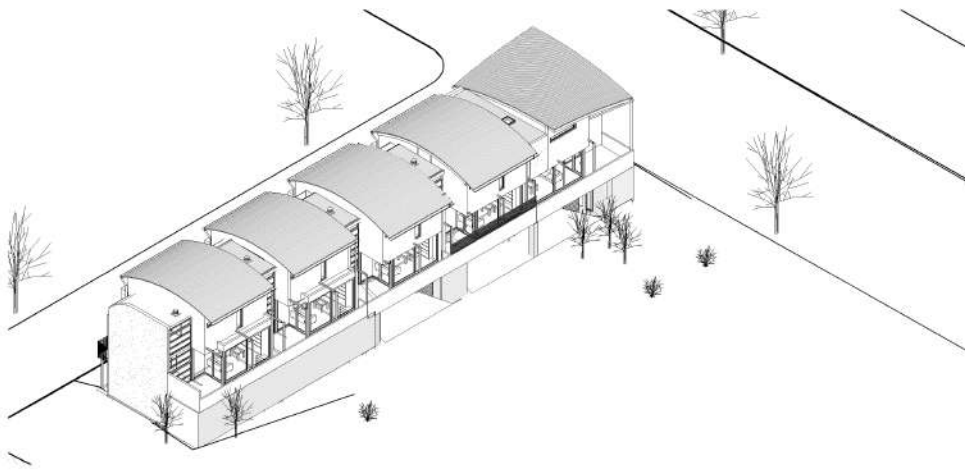

Designed	2004
Completed	2007
Services Provided	SD TP WD C
Builder	.
Construction Cost	\$1 500 000

FITZROY TOWN HOUSE

FITZROY TOWN HOUSE

FITZROY TOWN HOUSE