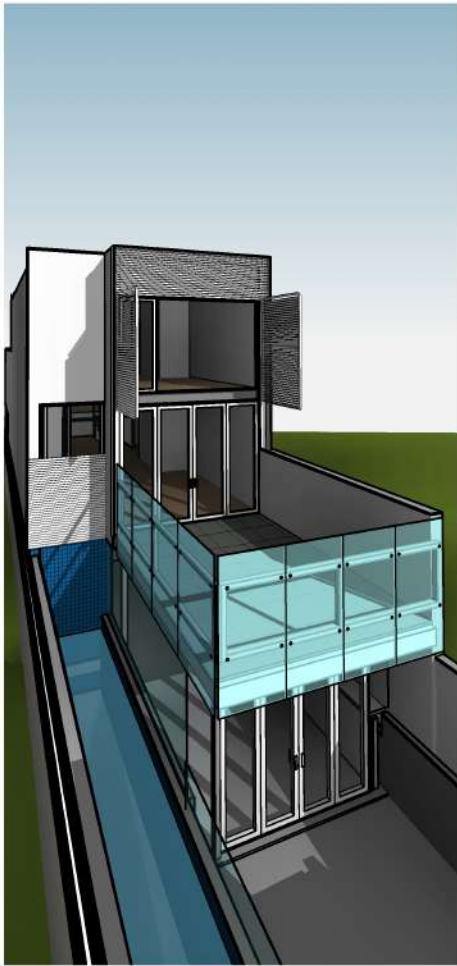

Designed	2004
Completed	2010
Services Provided	SD TP WD
Builder	.
Construction Cost	.

BEACONSFIELD PARADE HOUSE

BEACONSFIELD PARADE HOUSE