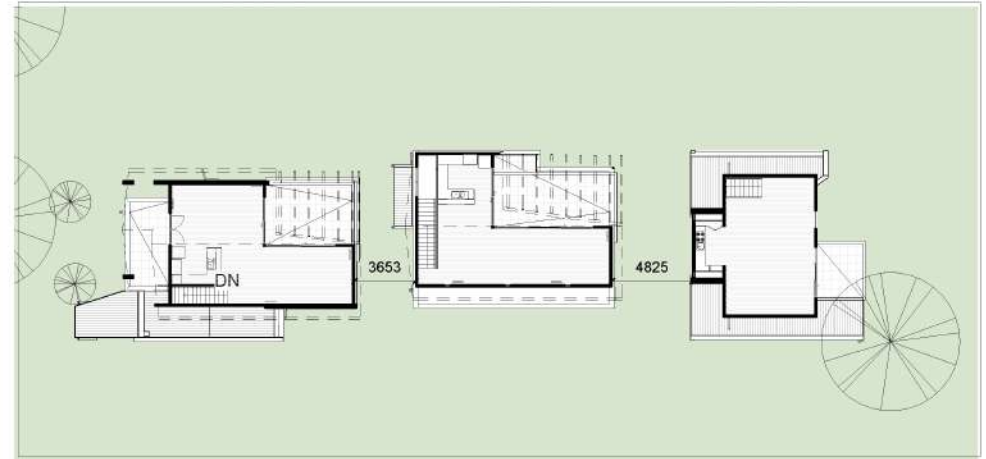

Designed	2003
Completed	2006
Services Provided	SD TP WD C
Builder	.
Construction Cost	.

ST KILDA HOUSES

ST KILDA HOUSES

ST KILDA HOUSES