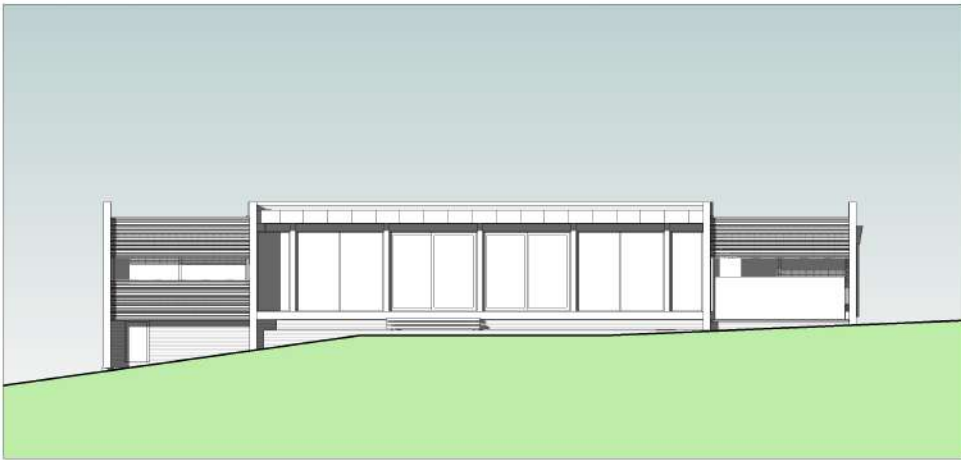

Designed	2009
Completed	2012
Services Provided	SD DD WD
Builder	.
Construction Cost	.

BATESFORD RESIDENCE

BATESFORD RESIDENCE