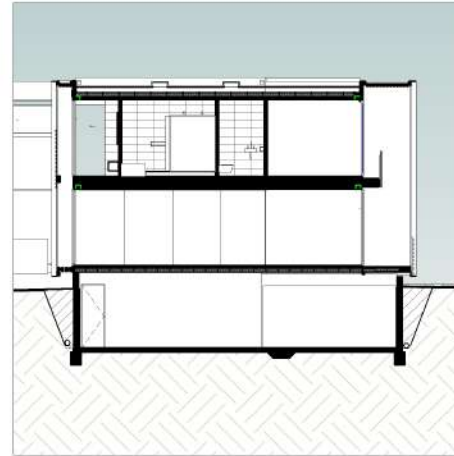

Designed	2006
Completed	2018
Services Provided	SD DD TP WD C
Builder	T. Gravias
Construction Cost	.

ALPHINGTON RESIDENCE

ALPHINGTON RESIDENCE

ALPHINGTON RESIDENCE